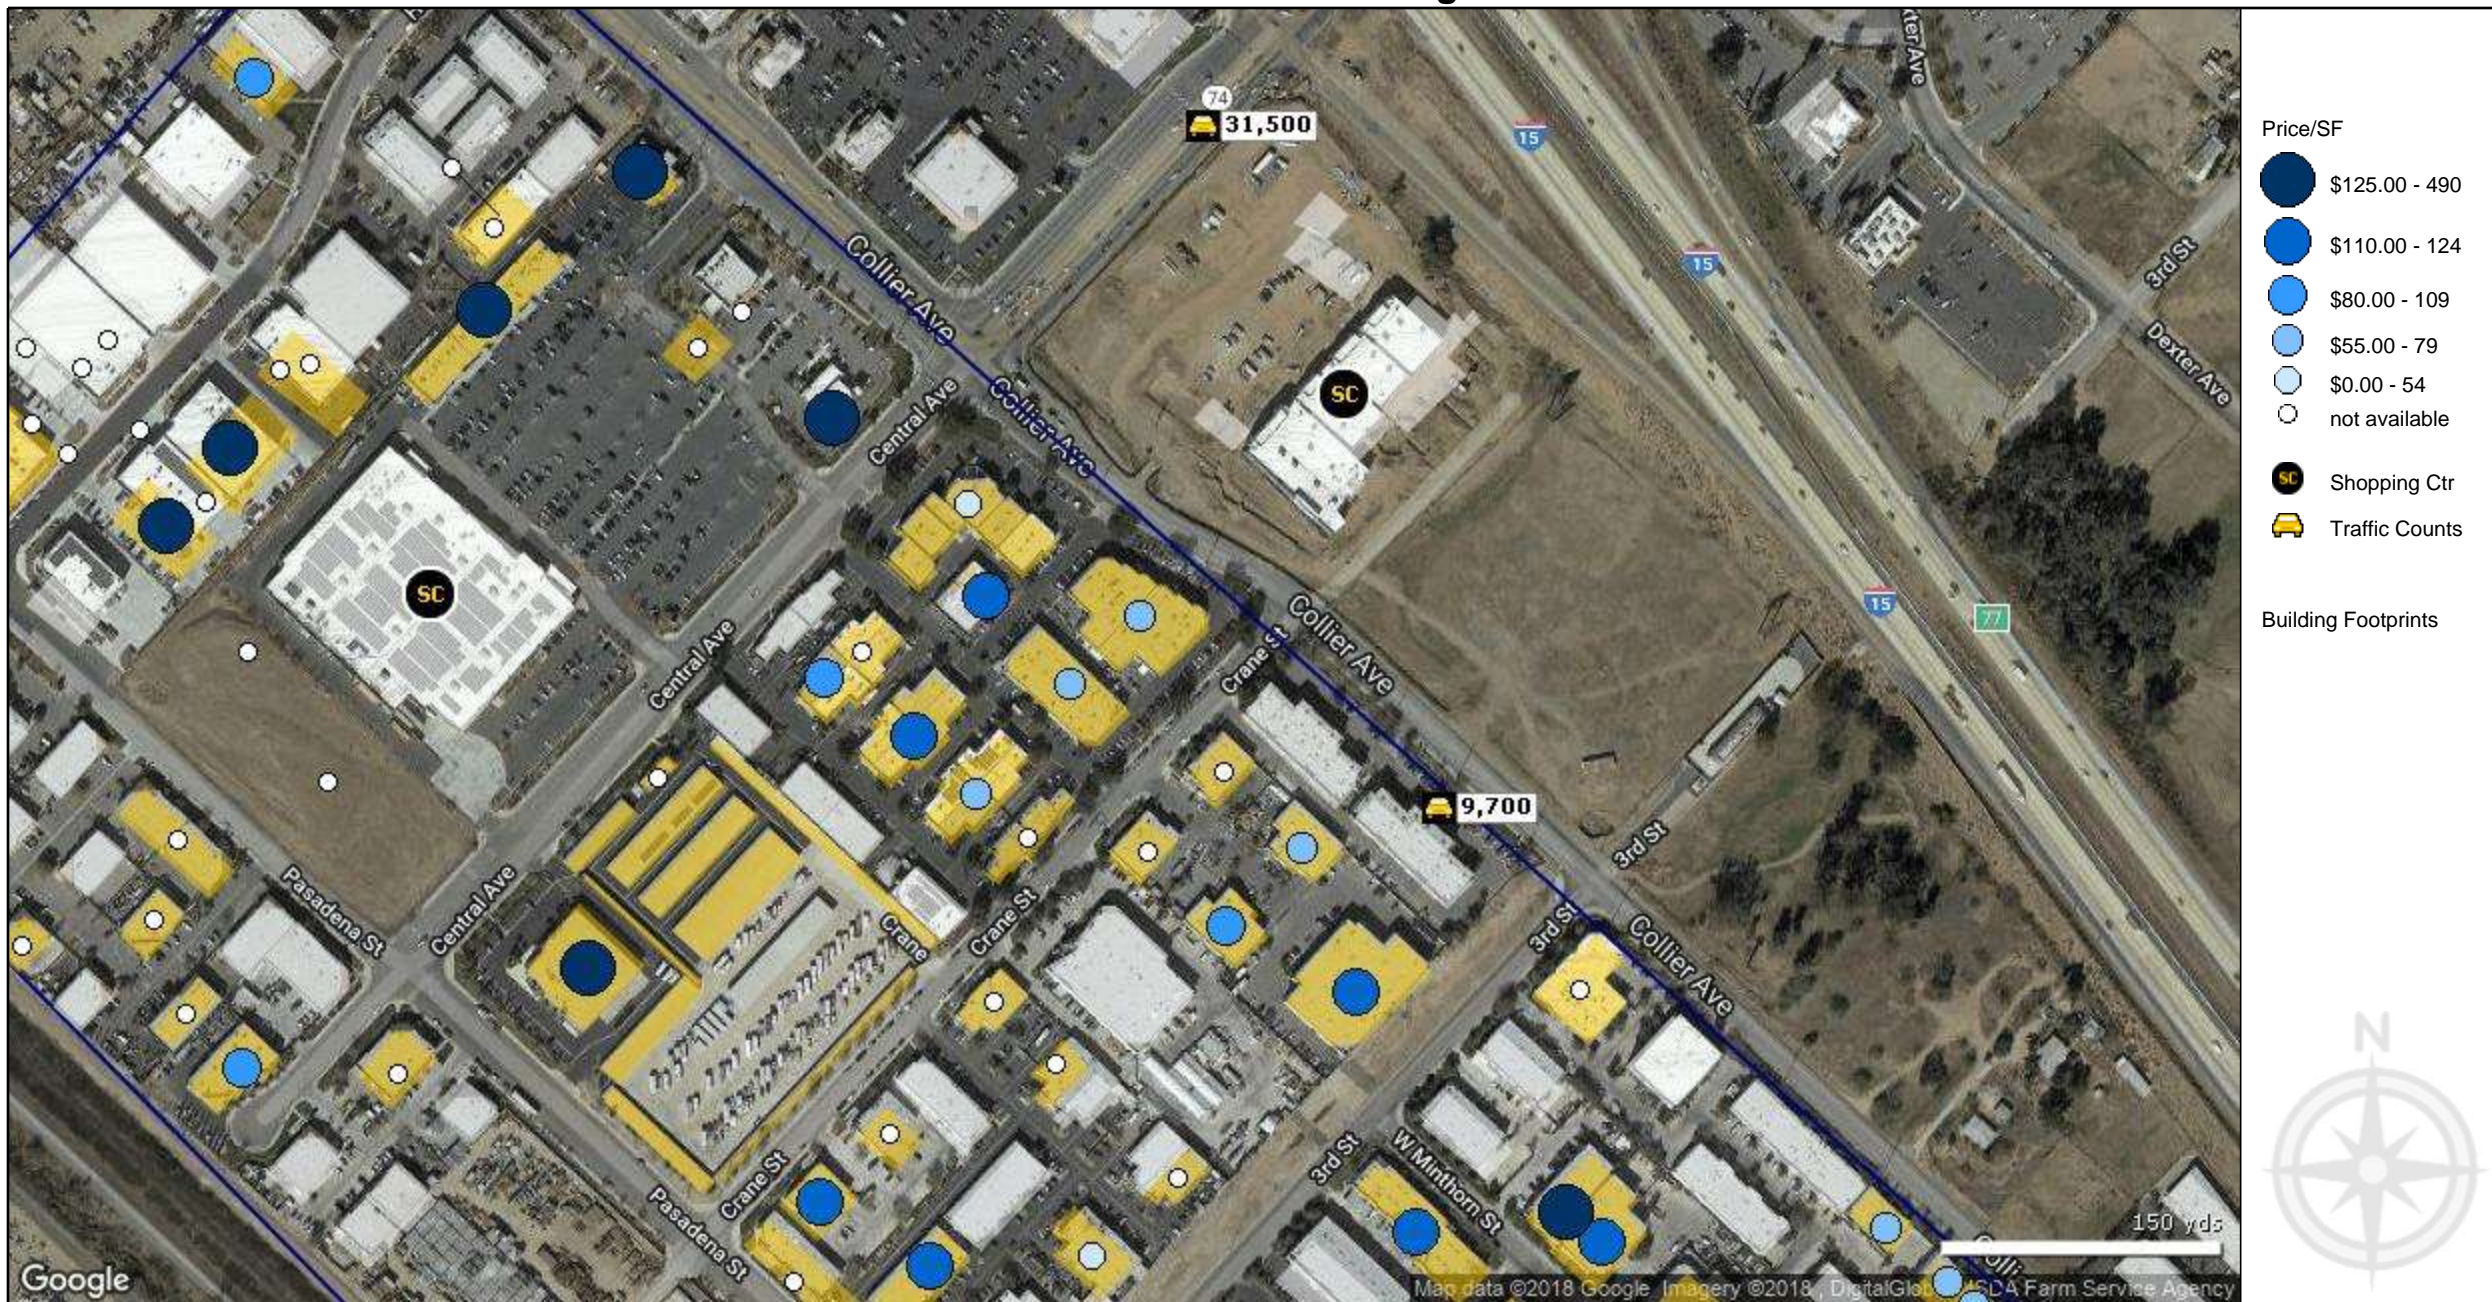

Lake Elsinore Industrial Bldg Sales

- Price/SF
- \$125.00 - 490
 - \$110.00 - 124
 - \$80.00 - 109
 - \$55.00 - 79
 - \$0.00 - 54
 - not available
- SC Shopping Ctr
- 🚗 Traffic Counts

Building Footprints

Google

Map data ©2018 Google Imagery ©2018 DigitalGlobe SDA Farm Service Agency